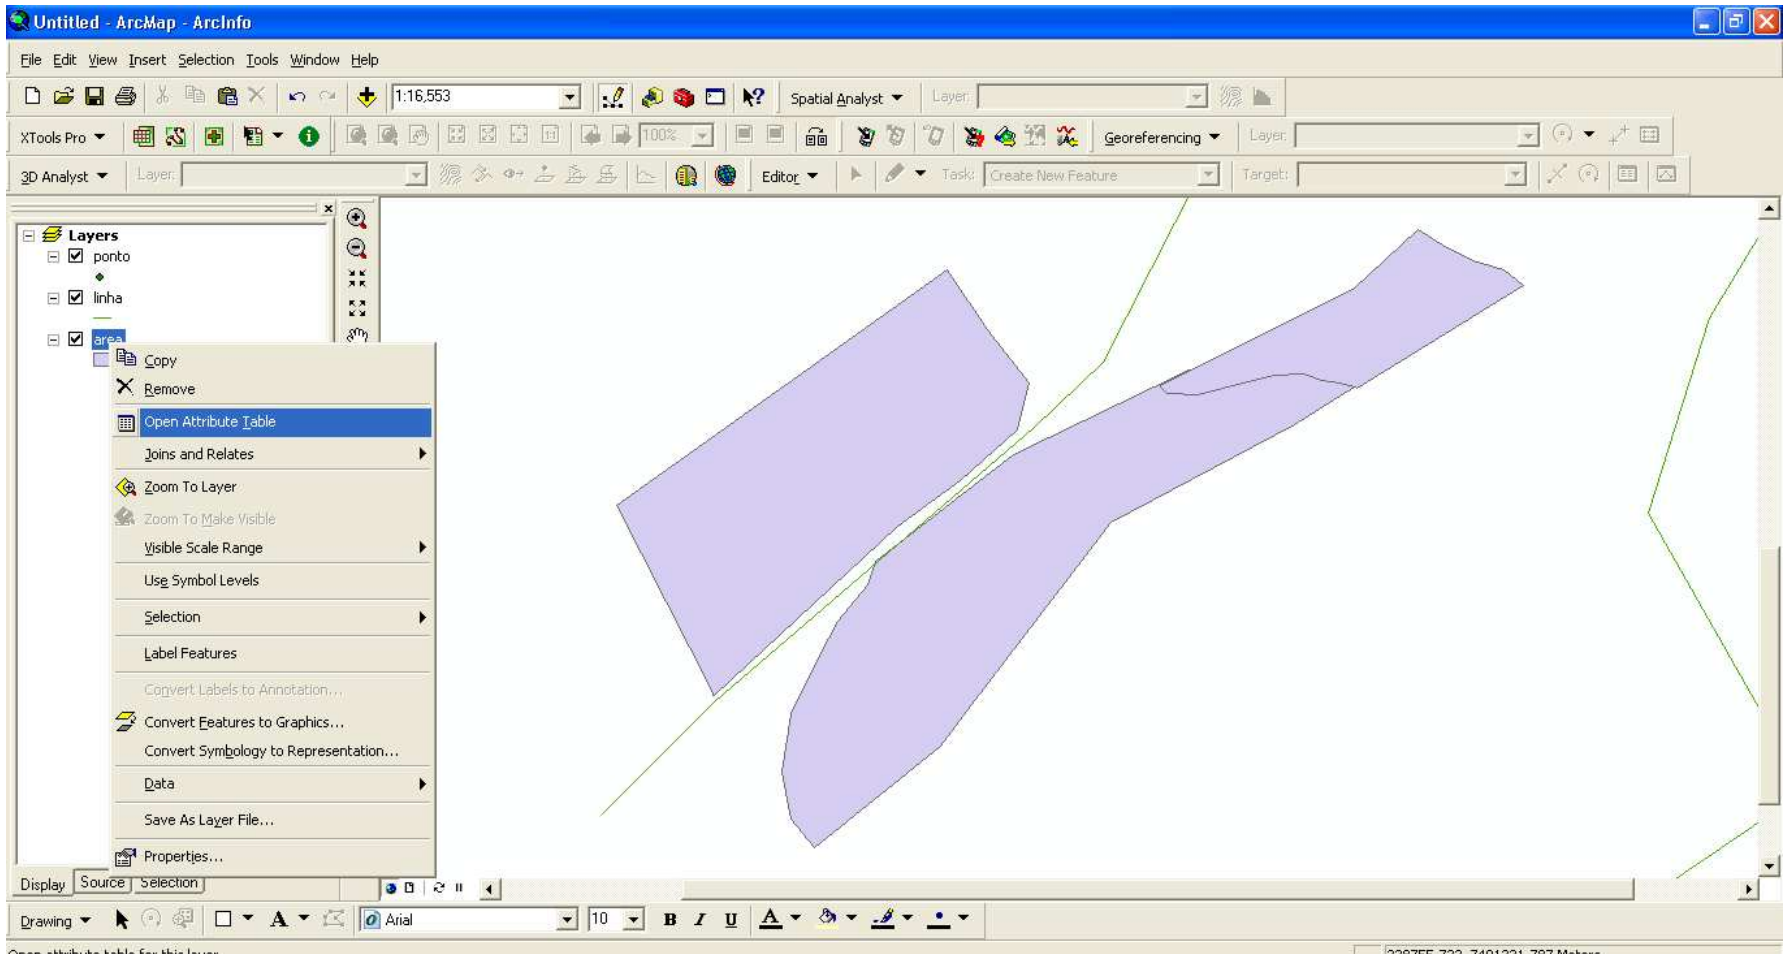

Calculando a área do polígono

Open attribute table for this layer

228755.722 7491221.787 Meters

Adds a new field to the table

Adds a new field to the table

Calculate field to contain values, such as area, perimeter, length, etc.

Calculate field to contain values, such as area, perimeter, length, etc.

Number of features selected: 1

228333,694 7502234,024 Meters