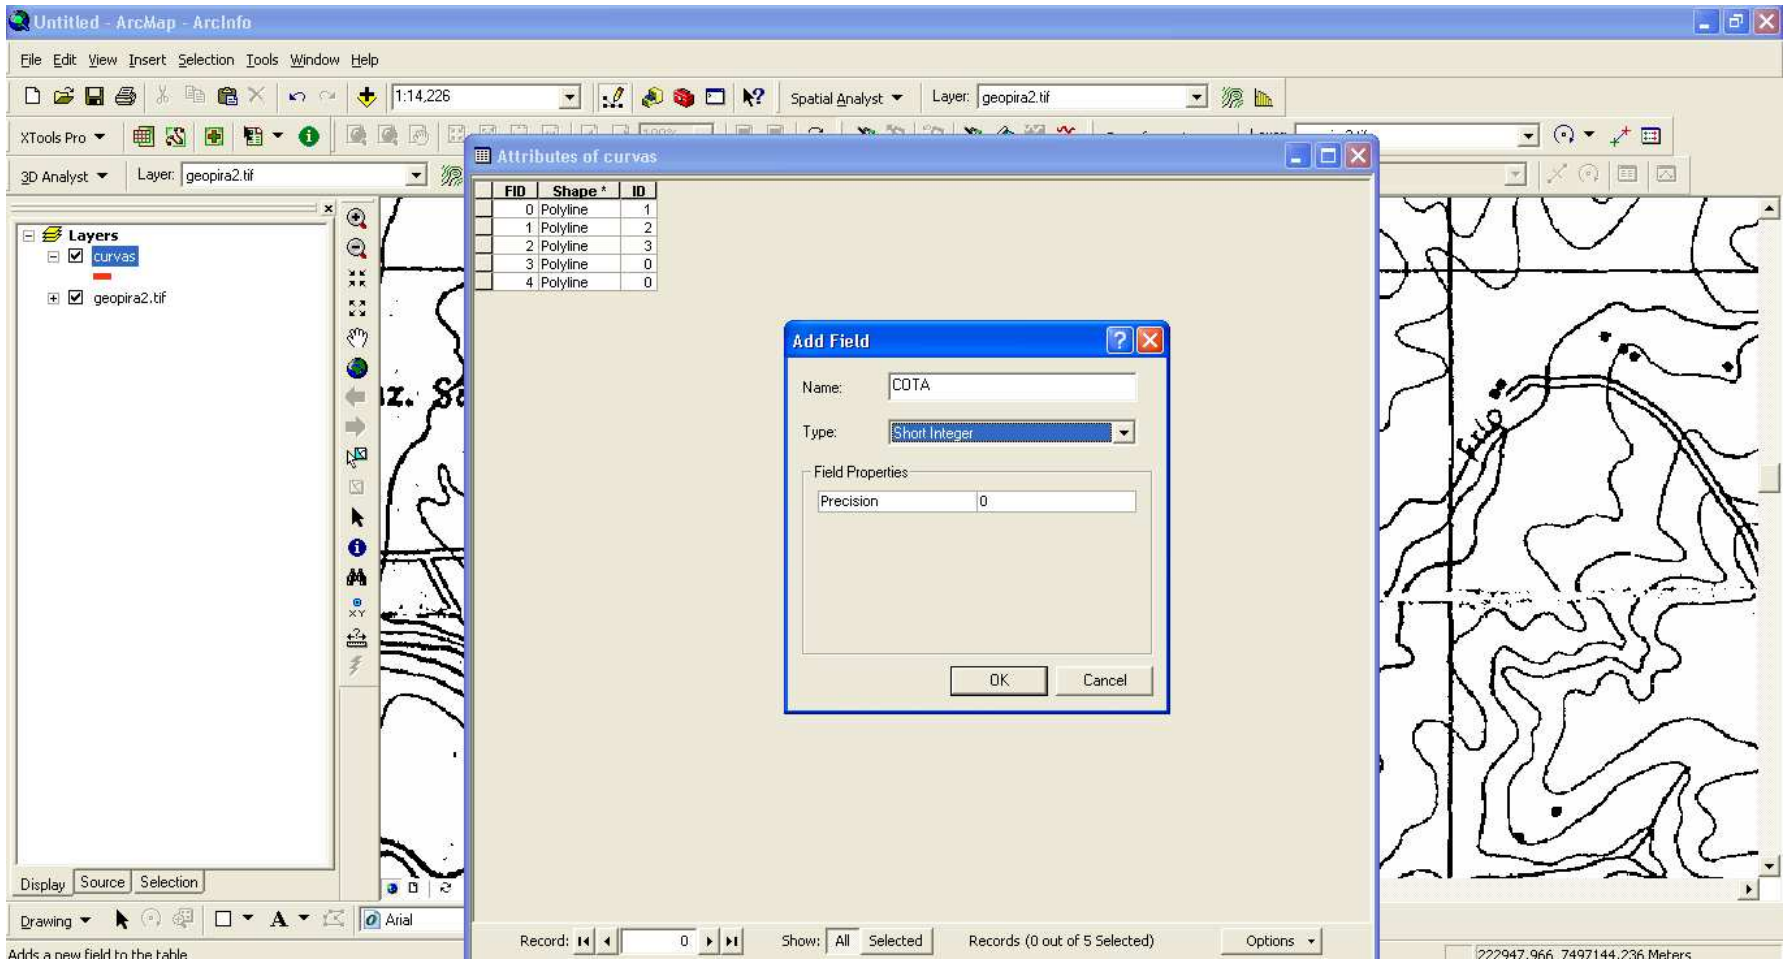

# Curvas de Nível

Open attribute table for this layer

222947.966 7497607.211 Meters

Adds a new field to the table

Adds a new field to the table

Starts an edit session