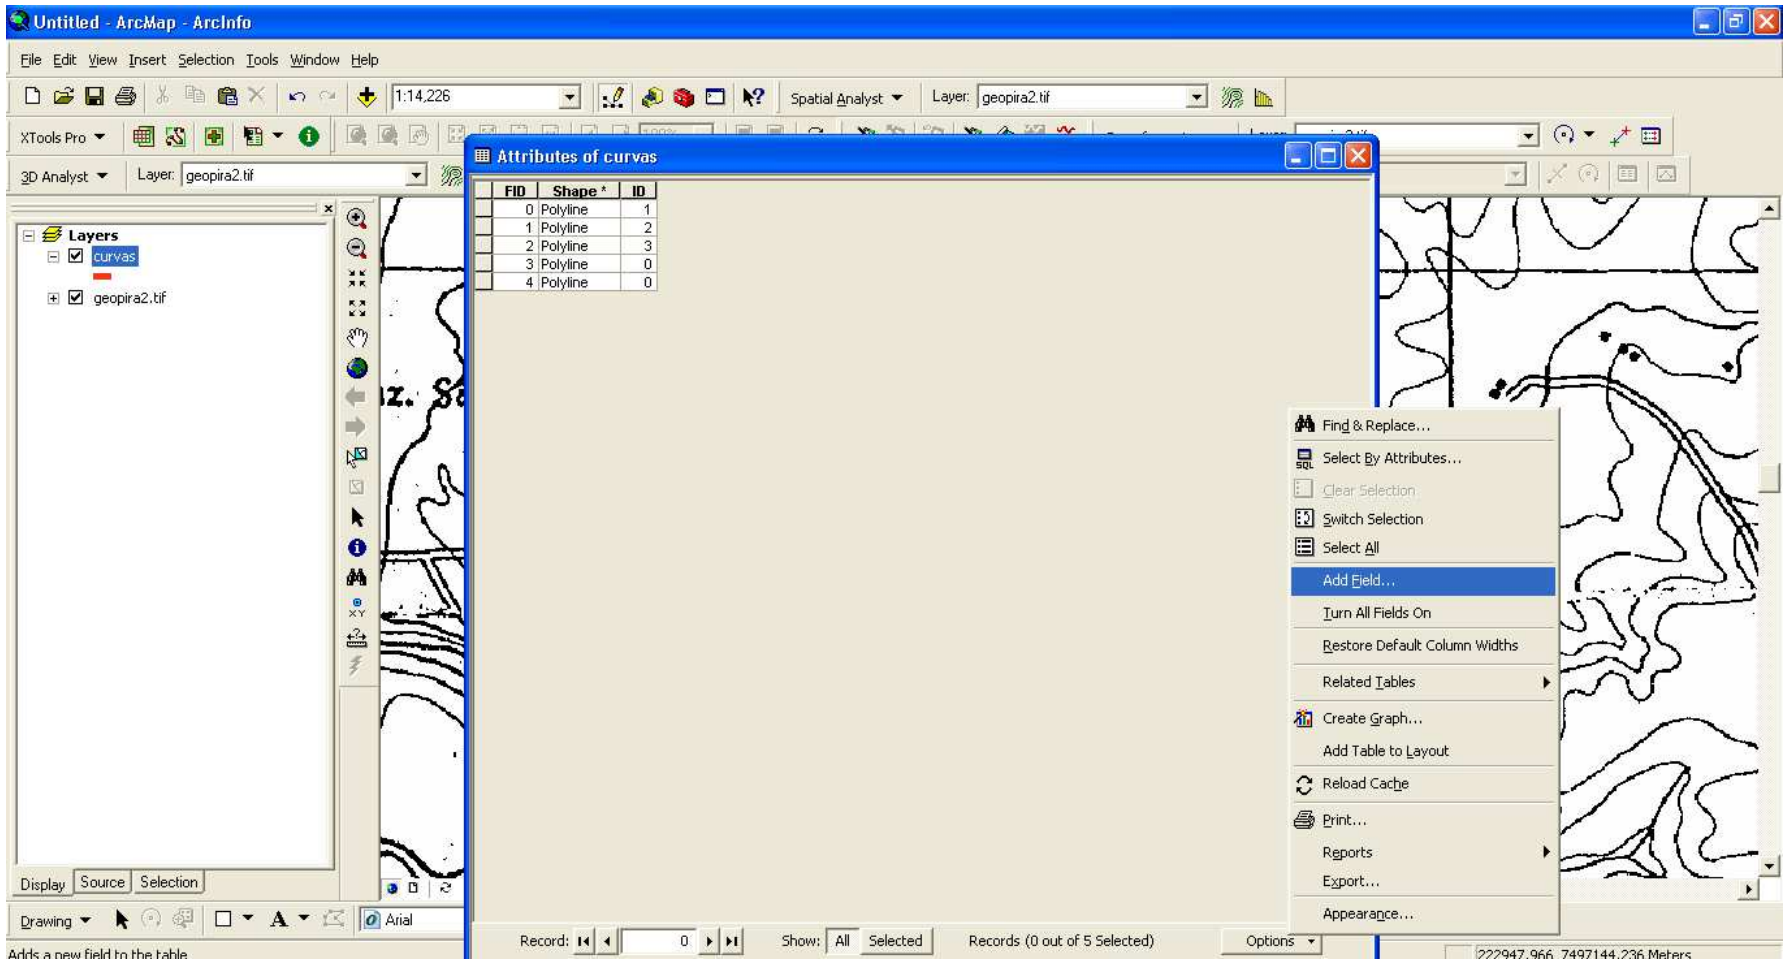

# Curvas de Nível

Open attribute table for this layer

222947.966 7497607.211 Meters

Adds a new field to the table

Adds a new field to the table

Starts an edit session