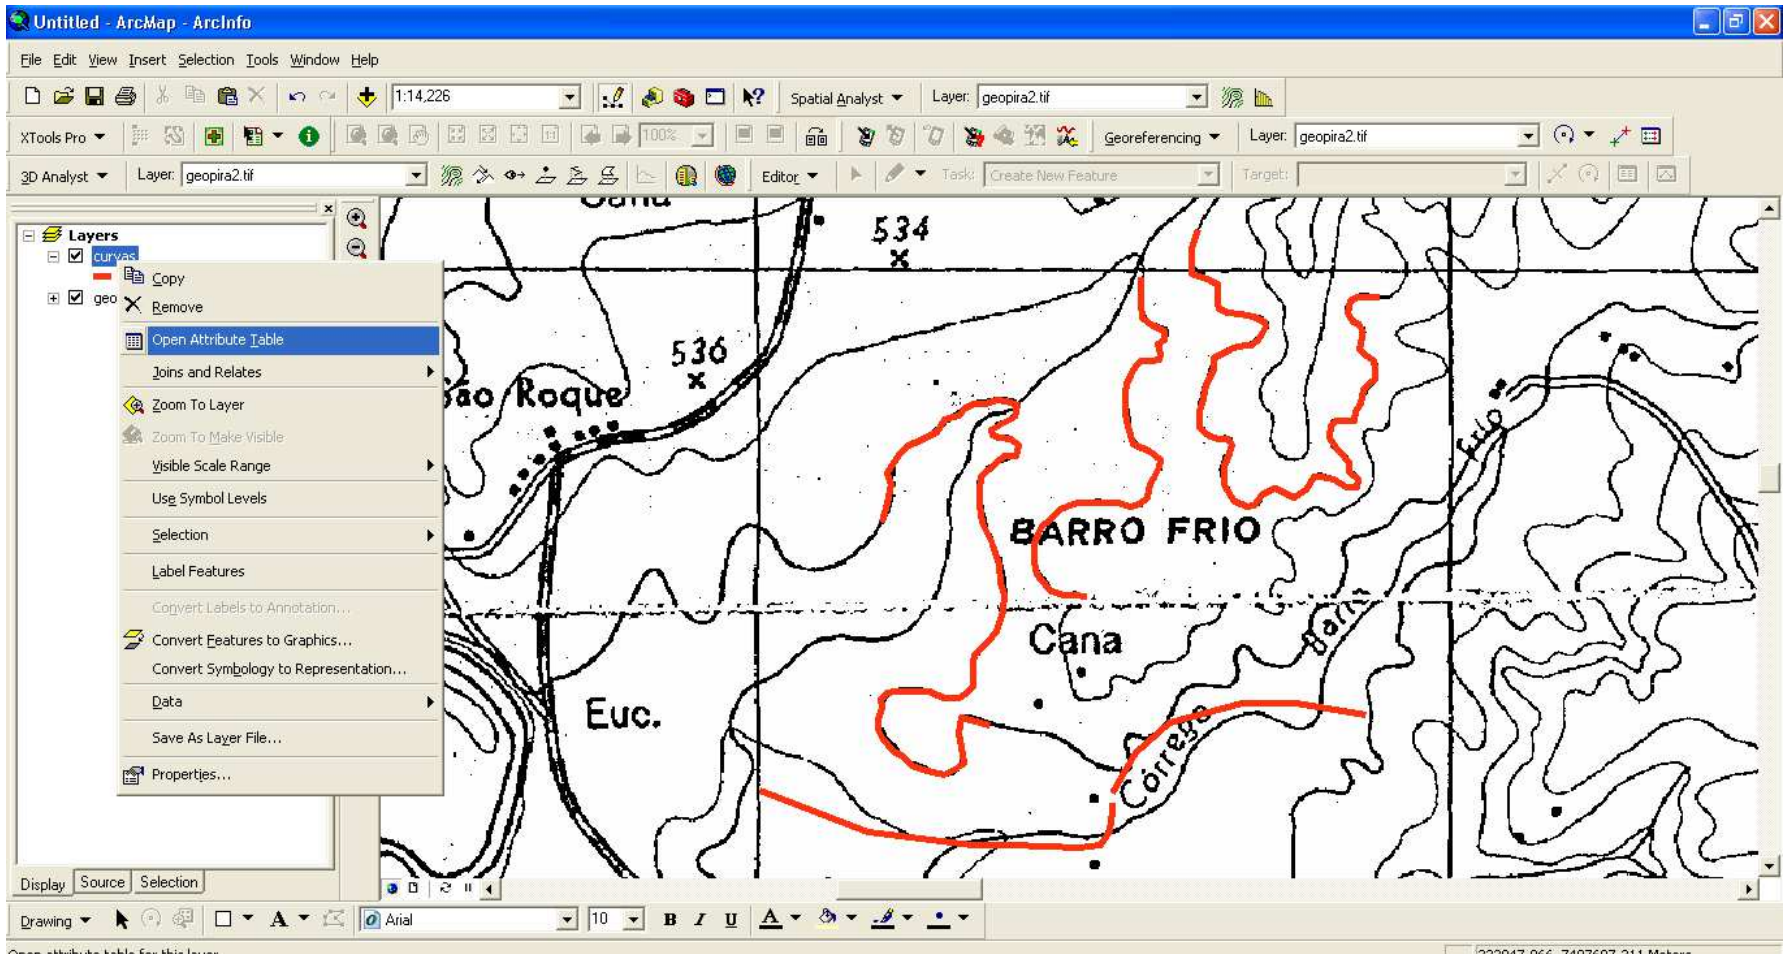

# Curvas de Nível

Open attribute table for this layer

222947.966 7497607.211 Meters

Adds a new field to the table

Adds a new field to the table

Starts an edit session