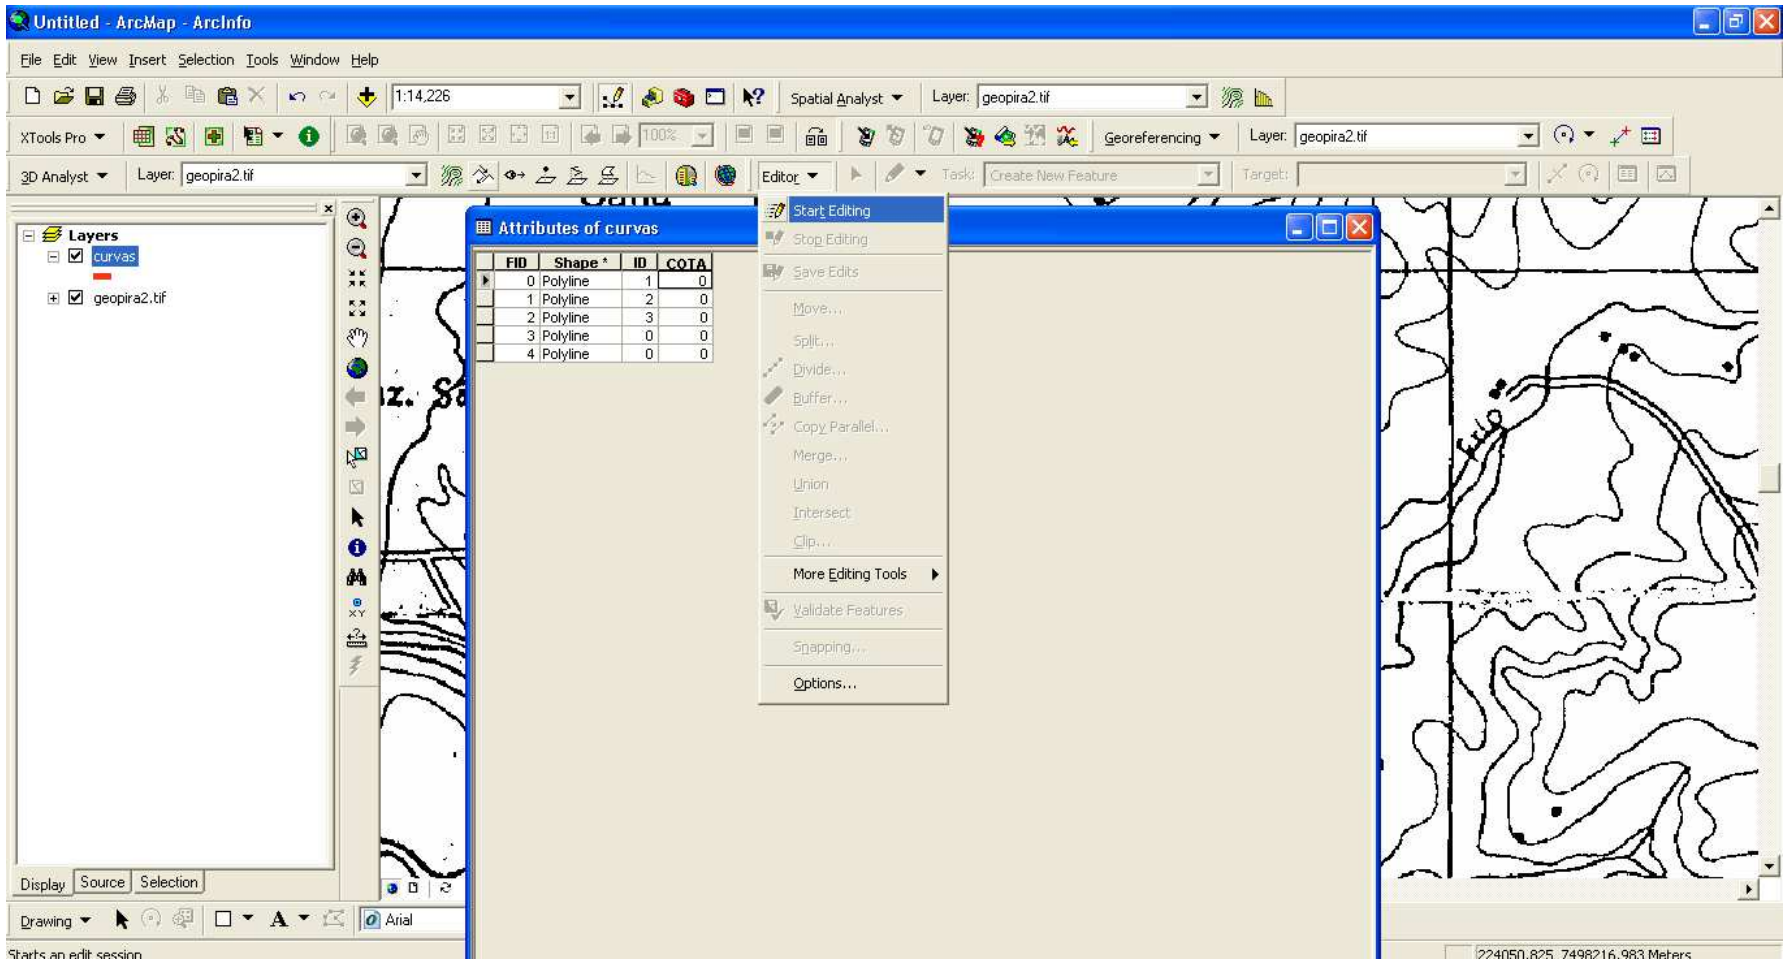

# Curvas de Nível

Open attribute table for this layer

222947.966 7497607.211 Meters

Adds a new field to the table

Adds a new field to the table

Starts an edit session