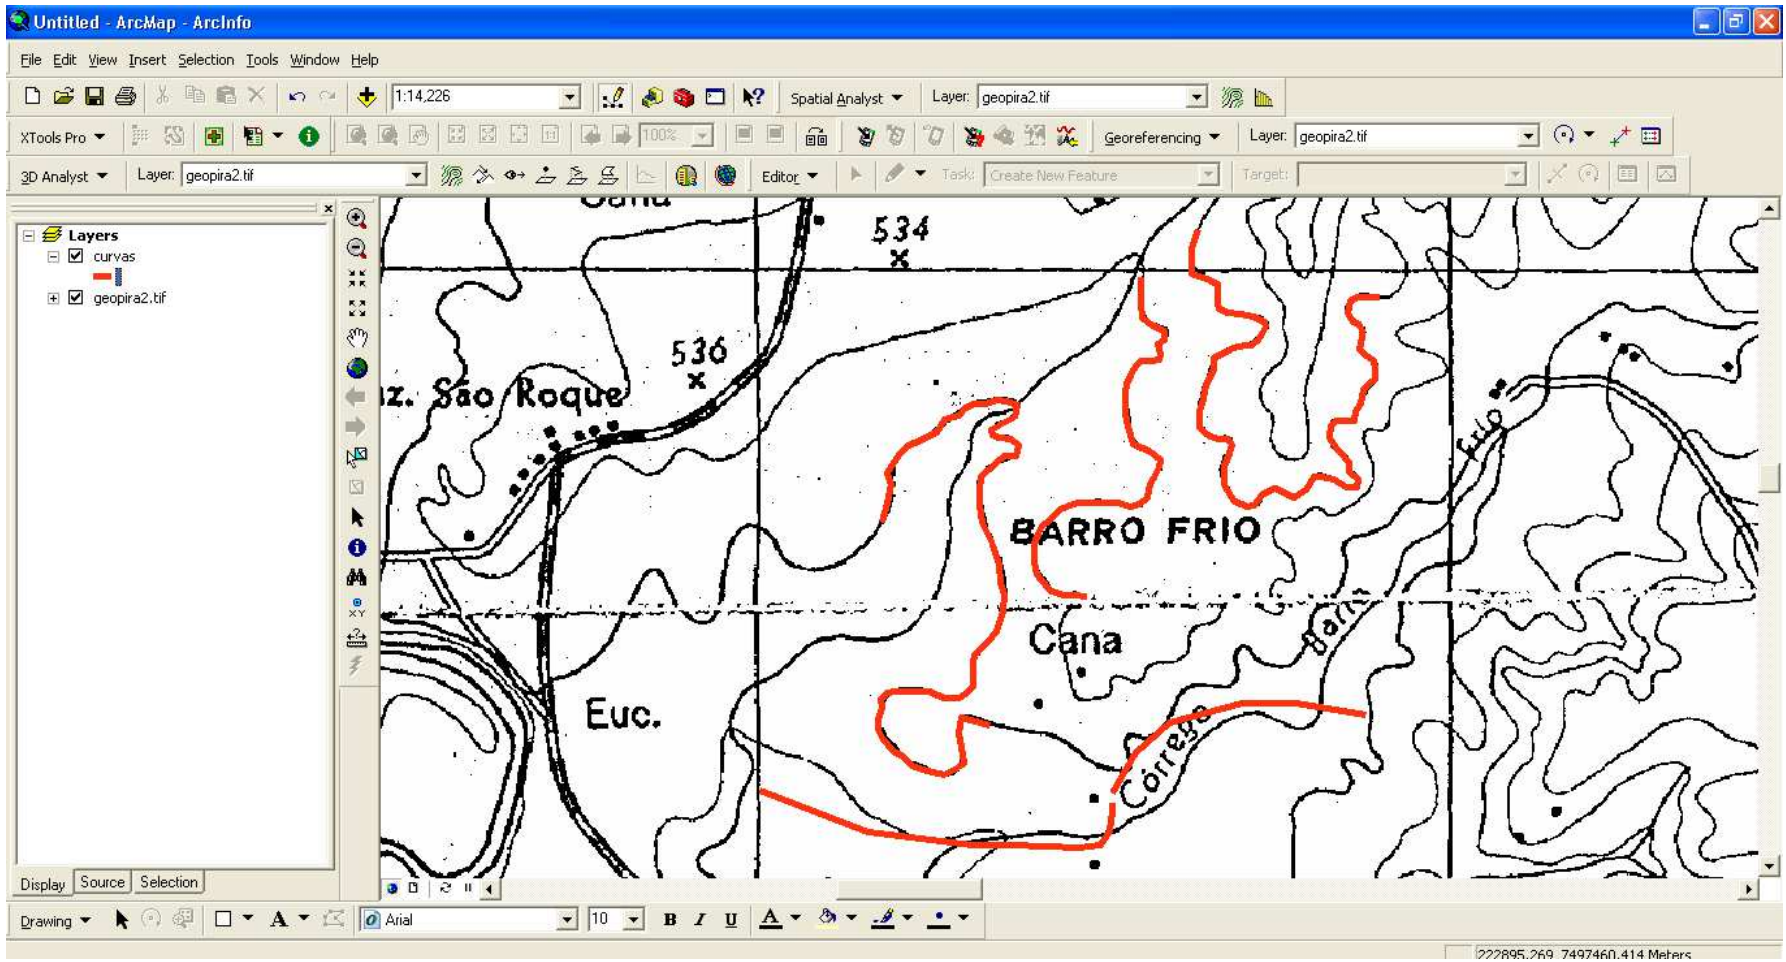

# Curvas de Nível

Open attribute table for this layer

222947.966 7497607.211 Meters

Adds a new field to the table

Adds a new field to the table

Starts an edit session